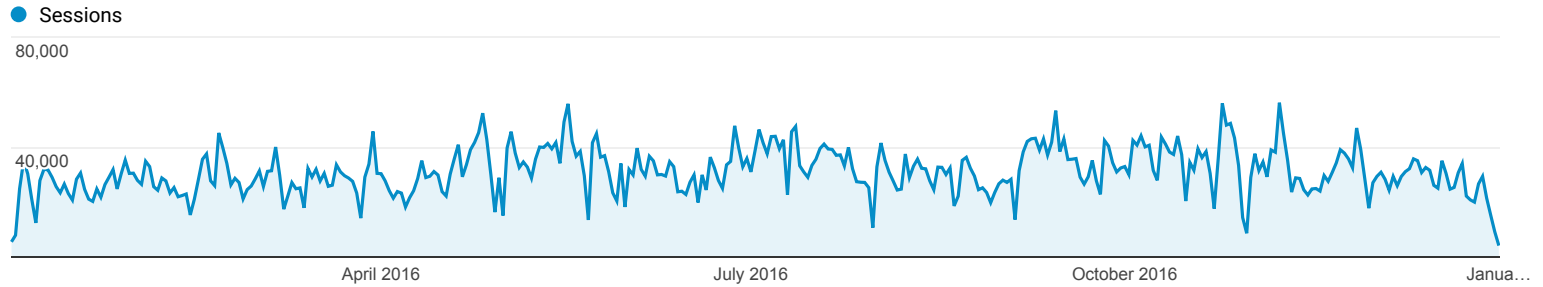

# Audience Overview

All Users  
100.00% Sessions

Overview

<b>Sessions</b> 11,462,034	<b>Users</b> 4,414,465	<b>Pageviews</b> 20,110,092
<b>Pages / Session</b> 1.75	<b>Avg. Session Duration</b> 00:01:16	<b>Bounce Rate</b> 56.21%
<b>% New Sessions</b> 36.87%		