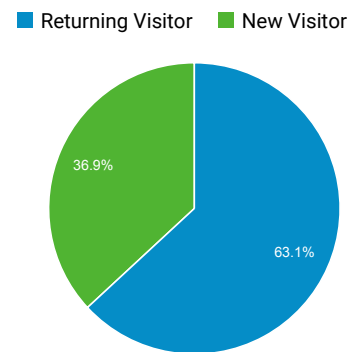

# Audience Overview

All Users  
100.00% Sessions

Overview

<b>Sessions</b> 11,462,034	<b>Users</b> 4,414,465	<b>Pageviews</b> 20,110,092
<b>Pages / Session</b> 1.75	<b>Avg. Session Duration</b> 00:01:16	<b>Bounce Rate</b> 56.21%
<b>% New Sessions</b> 36.87%		