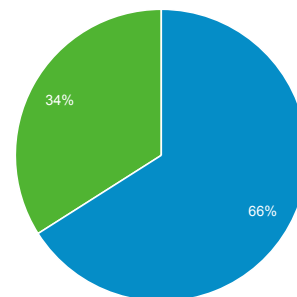

Audience Overview

Jan 1, 2018 - Jan 1, 2019

All Users
100.00% Users

Overview

Users
3,527,250

New Users
3,358,131

Sessions
13,126,324

Number of Sessions per User
3.72

Pageviews
20,360,061

Pages / Session
1.55

Avg. Session Duration
00:00:38

Bounce Rate
73.52%

■ New Visitor ■ Returning Visitor

Language	Users	% Users
1. sr-rs	1,063,614	29.93%
2. hr-hr	623,517	17.55%
3. en-us	544,430	15.32%
4. sr	386,343	10.87%
5. en-gb	150,972	4.25%
6. hr	139,949	3.94%
7. bs-ba	75,258	2.12%
8. hr-ba	74,288	2.09%
9. de-de	66,299	1.87%
10. mk-mk	50,866	1.43%