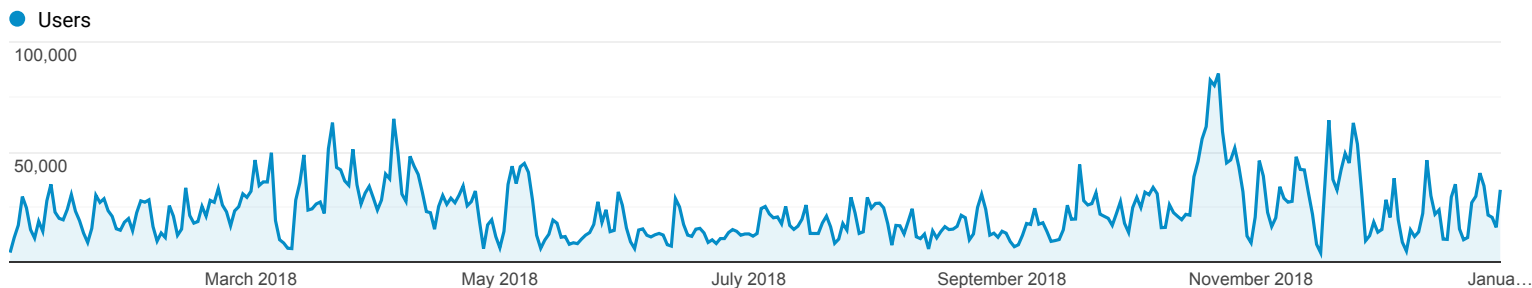

Audience Overview

Jan 1, 2018 - Jan 1, 2019

All Users
100.00% Users

Overview

Users
3,527,250

New Users
3,358,131

Sessions
13,126,324

Number of Sessions per User
3.72

Pageviews
20,360,061

Pages / Session
1.55

Avg. Session Duration
00:00:38

Bounce Rate
73.52%

■ New Visitor ■ Returning Visitor

Language	Users	% Users
1. sr-rs	1,063,614	29.93%
2. hr-hr	623,517	17.55%
3. en-us	544,430	15.32%
4. sr	386,343	10.87%
5. en-gb	150,972	4.25%
6. hr	139,949	3.94%
7. bs-ba	75,258	2.12%
8. hr-ba	74,288	2.09%
9. de-de	66,299	1.87%
10. mk-mk	50,866	1.43%