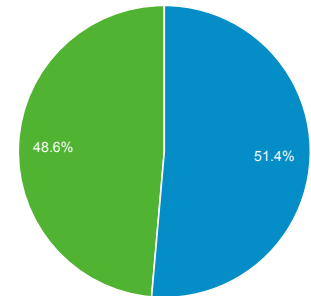

Audience Overview

Apr 1, 2018 - May 1, 2018

All Users
100.00% Users

Overview

■ Returning Visitor ■ New Visitor

Language	Users	% Users
1. sr-rs	155,555	33.69%
2. hr-hr	81,523	17.66%
3. en-us	69,480	15.05%
4. sr	44,000	9.53%
5. en-gb	17,596	3.81%
6. hr	14,501	3.14%
7. de-de	8,636	1.87%
8. hr-ba	8,056	1.74%
9. bs-ba	7,911	1.71%
10. mk-mk	6,611	1.43%