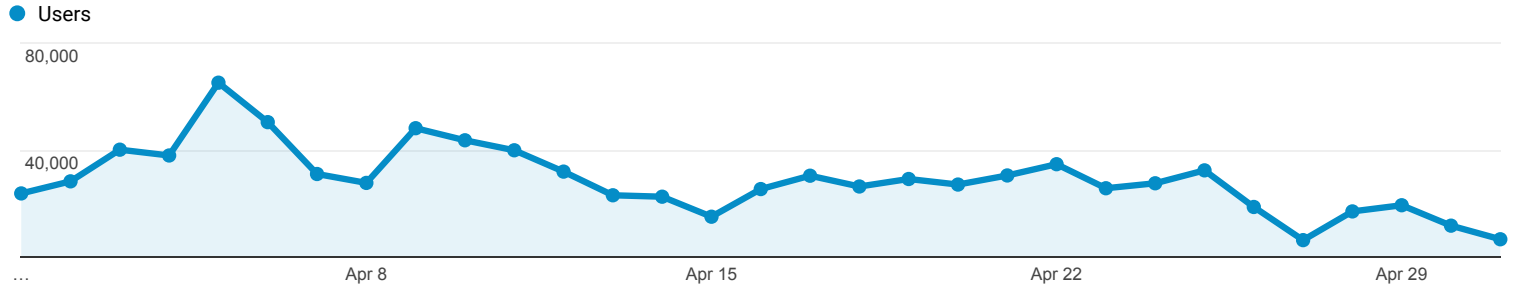

Audience Overview

Apr 1, 2018 - May 1, 2018

All Users
100.00% Users

Overview

■ Returning Visitor ■ New Visitor

Language	Users	% Users
1. sr-rs	155,555	33.69%
2. hr-hr	81,523	17.66%
3. en-us	69,480	15.05%
4. sr	44,000	9.53%
5. en-gb	17,596	3.81%
6. hr	14,501	3.14%
7. de-de	8,636	1.87%
8. hr-ba	8,056	1.74%
9. bs-ba	7,911	1.71%
10. mk-mk	6,611	1.43%