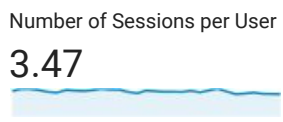

Audience Overview

Apr 1, 2018 - May 1, 2018

All Users
100.00% Users

Overview

■ Returning Visitor ■ New Visitor

Language	Users	% Users
1. sr-rs	155,555	33.69%
2. hr-hr	81,523	17.66%
3. en-us	69,480	15.05%
4. sr	44,000	9.53%
5. en-gb	17,596	3.81%
6. hr	14,501	3.14%
7. de-de	8,636	1.87%
8. hr-ba	8,056	1.74%
9. bs-ba	7,911	1.71%
10. mk-mk	6,611	1.43%