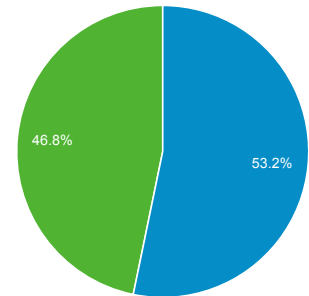

Audience Overview

All Users
100.00% Users

Mar 1, 2018 - Apr 1, 2018

Overview

■ New Visitor ■ Returning Visitor

Language	Users	% Users
1. sr-rs	175,311	29.40%
2. hr-hr	104,659	17.55%
3. en-us	93,407	15.66%
4. sr	73,623	12.35%
5. hr	26,920	4.51%
6. en-gb	22,884	3.84%
7. de-de	10,579	1.77%
8. hr-ba	10,102	1.69%
9. bs-ba	9,687	1.62%
10. mk-mk	7,232	1.21%