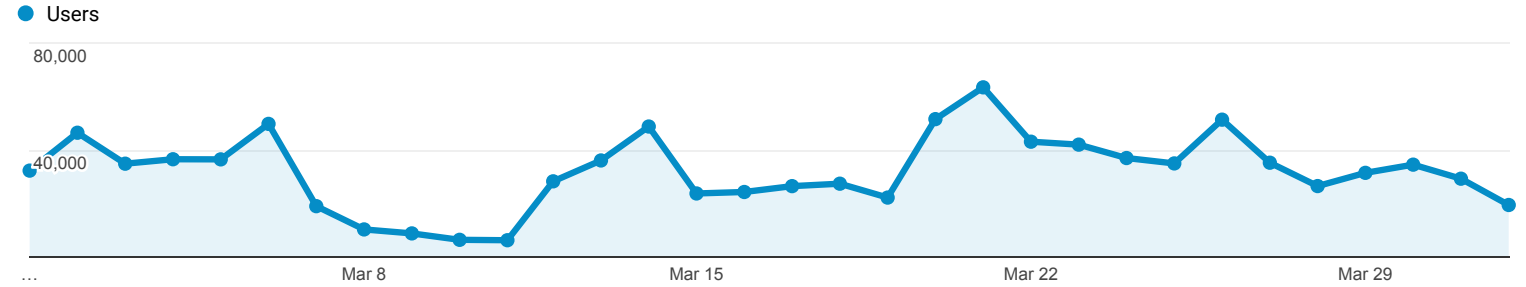

Audience Overview

All Users
100.00% Users

Mar 1, 2018 - Apr 1, 2018

Overview

■ New Visitor ■ Returning Visitor

Language	Users	% Users
1. sr-rs	175,311	29.40%
2. hr-hr	104,659	17.55%
3. en-us	93,407	15.66%
4. sr	73,623	12.35%
5. hr	26,920	4.51%
6. en-gb	22,884	3.84%
7. de-de	10,579	1.77%
8. hr-ba	10,102	1.69%
9. bs-ba	9,687	1.62%
10. mk-mk	7,232	1.21%