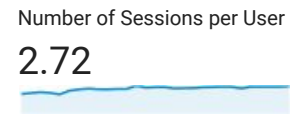

Audience Overview

Feb 1, 2018 - Mar 1, 2018

All Users  
100.00% Users

Overview

■ New Visitor ■ Returning Visitor

Language	Users	% Users
1. sr-rs	83,184	21.59%
2. hr-hr	67,136	17.43%
3. en-us	64,832	16.83%
4. sr	60,605	15.73%
5. hr	25,578	6.64%
6. en-gb	14,716	3.82%
7. de-de	7,249	1.88%
8. hr-ba	6,706	1.74%
9. bs-ba	6,351	1.65%
10. mk-mk	5,736	1.49%