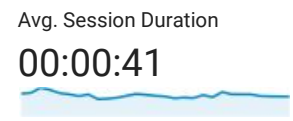

Audience Overview

Feb 1, 2018 - Mar 1, 2018

All Users  
100.00% Users

Overview

■ New Visitor ■ Returning Visitor

Language	Users	% Users
1. sr-rs	83,184	21.59%
2. hr-hr	67,136	17.43%
3. en-us	64,832	16.83%
4. sr	60,605	15.73%
5. hr	25,578	6.64%
6. en-gb	14,716	3.82%
7. de-de	7,249	1.88%
8. hr-ba	6,706	1.74%
9. bs-ba	6,351	1.65%
10. mk-mk	5,736	1.49%