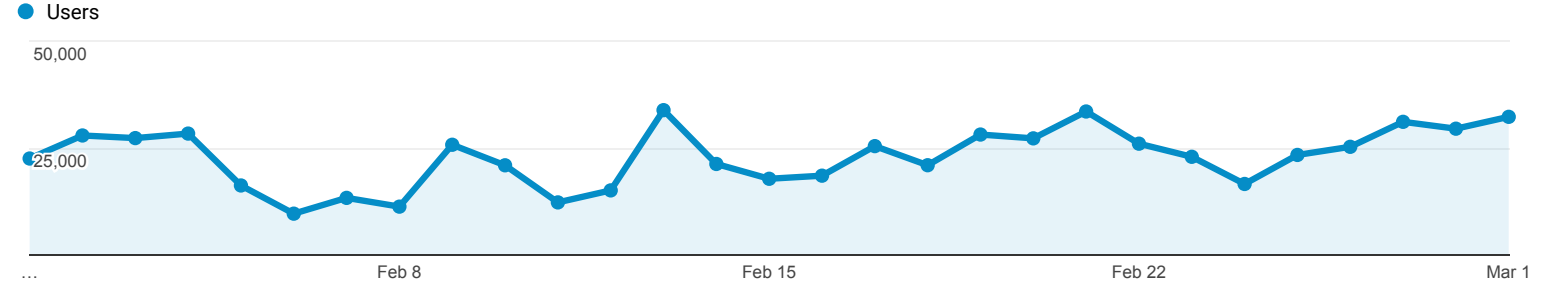

Audience Overview

Feb 1, 2018 - Mar 1, 2018

All Users  
100.00% Users

Overview

■ New Visitor ■ Returning Visitor

Language	Users	% Users
1. sr-rs	83,184	21.59%
2. hr-hr	67,136	17.43%
3. en-us	64,832	16.83%
4. sr	60,605	15.73%
5. hr	25,578	6.64%
6. en-gb	14,716	3.82%
7. de-de	7,249	1.88%
8. hr-ba	6,706	1.74%
9. bs-ba	6,351	1.65%
10. mk-mk	5,736	1.49%