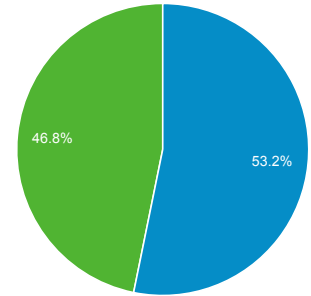

Audience Overview

Feb 1, 2018 - Mar 1, 2018

All Users  
100.00% Users

Overview

■ New Visitor ■ Returning Visitor

Language	Users	% Users
1. sr-rs	83,184	21.59%
2. hr-hr	67,136	17.43%
3. en-us	64,832	16.83%
4. sr	60,605	15.73%
5. hr	25,578	6.64%
6. en-gb	14,716	3.82%
7. de-de	7,249	1.88%
8. hr-ba	6,706	1.74%
9. bs-ba	6,351	1.65%
10. mk-mk	5,736	1.49%