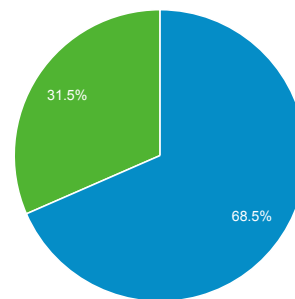

Audience Overview

Dec 1, 2017 - Jan 1, 2018

All Users
100.00% Sessions

Overview

Returning Visitor New Visitor

Language	Sessions	% Sessions
1. sr-rs	155,643	23.82%
2. hr-hr	137,697	21.08%
3. en-us	98,109	15.02%
4. sr	71,448	10.94%
5. hr	39,863	6.10%
6. en-gb	25,493	3.90%
7. de-de	14,497	2.22%
8. hr-ba	11,635	1.78%
9. de-at	10,496	1.61%
10. bs-ba	9,540	1.46%