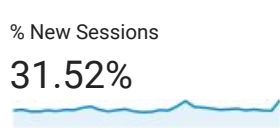

Audience Overview

Dec 1, 2017 - Jan 1, 2018

All Users
100.00% Sessions

Overview

Returning Visitor New Visitor

Language	Sessions	% Sessions
1. sr-rs	155,643	23.82%
2. hr-hr	137,697	21.08%
3. en-us	98,109	15.02%
4. sr	71,448	10.94%
5. hr	39,863	6.10%
6. en-gb	25,493	3.90%
7. de-de	14,497	2.22%
8. hr-ba	11,635	1.78%
9. de-at	10,496	1.61%
10. bs-ba	9,540	1.46%