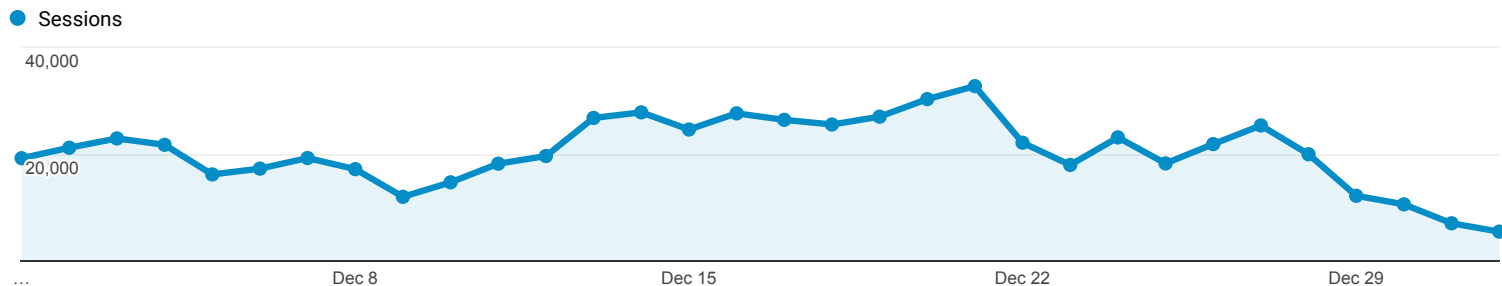

Audience Overview

Dec 1, 2017 - Jan 1, 2018

All Users
100.00% Sessions

Overview

Returning Visitor New Visitor

Language	Sessions	% Sessions
1. sr-rs	155,643	23.82%
2. hr-hr	137,697	21.08%
3. en-us	98,109	15.02%
4. sr	71,448	10.94%
5. hr	39,863	6.10%
6. en-gb	25,493	3.90%
7. de-de	14,497	2.22%
8. hr-ba	11,635	1.78%
9. de-at	10,496	1.61%
10. bs-ba	9,540	1.46%