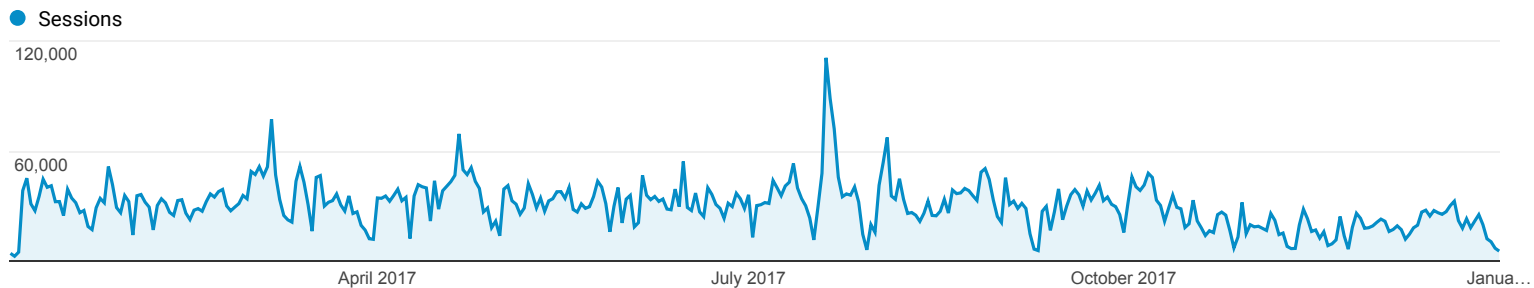

Audience Overview

Jan 1, 2017 - Jan 1, 2018

All Users
100.00% Sessions

Overview

Sessions
11,119,923

Users
3,989,079

Pageviews
14,603,244

Pages / Session
1.31

Avg. Session Duration
00:01:06

Bounce Rate
84.28%

% New Sessions
34.28%

■ Returning Visitor ■ New Visitor

Language	Sessions	% Sessions
1. en-us	2,859,399	25.71%
2. sr-rs	2,462,351	22.14%
3. hr-hr	2,072,931	18.64%
4. sr	1,109,530	9.98%
5. hr	475,769	4.28%
6. en-gb	450,459	4.05%
7. de-de	193,493	1.74%
8. hr-rs	175,833	1.58%
9. de-at	135,951	1.22%
10. hr-ba	114,033	1.03%