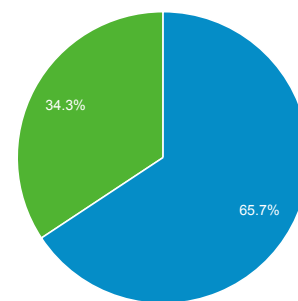

Audience Overview

Jan 1, 2017 - Jan 1, 2018

All Users
100.00% Sessions

Overview

Sessions
11,119,923

Users
3,989,079

Pageviews
14,603,244

Pages / Session
1.31

Avg. Session Duration
00:01:06

Bounce Rate
84.28%

% New Sessions
34.28%

■ Returning Visitor ■ New Visitor

Language	Sessions	% Sessions
1. en-us	2,859,399	25.71%
2. sr-rs	2,462,351	22.14%
3. hr-hr	2,072,931	18.64%
4. sr	1,109,530	9.98%
5. hr	475,769	4.28%
6. en-gb	450,459	4.05%
7. de-de	193,493	1.74%
8. hr-rs	175,833	1.58%
9. de-at	135,951	1.22%
10. hr-ba	114,033	1.03%