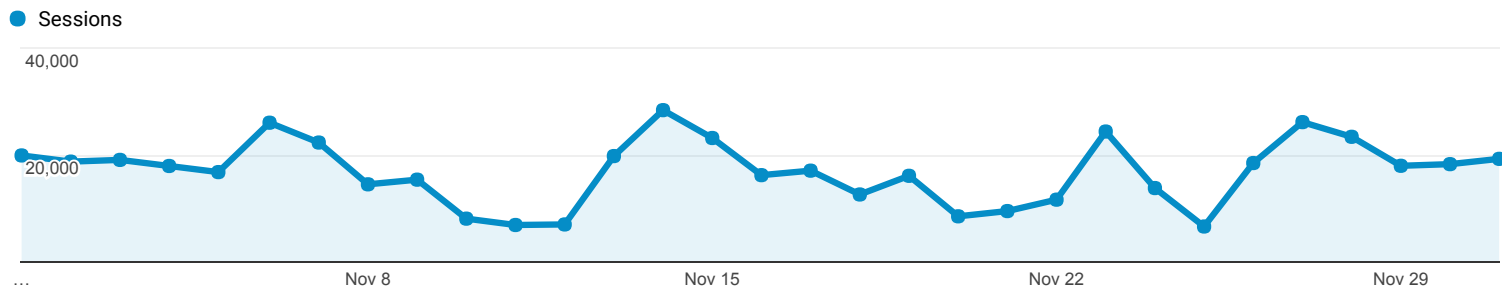

Audience Overview

All Users
100.00% Sessions

Nov 1, 2017 - Dec 1, 2017

Overview

Sessions
523,910

Users
250,125

Pageviews
757,035

Pages / Session
1.44

Avg. Session Duration
00:01:19

Bounce Rate
82.37%

% New Sessions
31.13%

Returning Visitor (blue) New Visitor (green)

Language	Sessions	% Sessions
1. sr-rs	119,660	22.84%
2. hr-hr	111,286	21.24%
3. en-us	84,617	16.15%
4. sr	60,519	11.55%
5. hr	35,758	6.83%
6. en-gb	20,655	3.94%
7. de-de	10,945	2.09%
8. hr-ba	7,957	1.52%
9. de-at	7,775	1.48%
10. mk-mk	7,376	1.41%