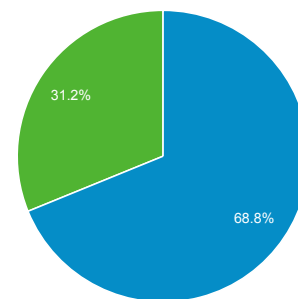

Audience Overview

All Users
100.00% Sessions

Nov 1, 2017 - Dec 1, 2017

Overview

Sessions
523,910

Users
250,125

Pageviews
757,035

Pages / Session
1.44

Avg. Session Duration
00:01:19

Bounce Rate
82.37%

% New Sessions
31.13%

Returning Visitor (blue) New Visitor (green)

Language	Sessions	% Sessions
1. sr-rs	119,660	22.84%
2. hr-hr	111,286	21.24%
3. en-us	84,617	16.15%
4. sr	60,519	11.55%
5. hr	35,758	6.83%
6. en-gb	20,655	3.94%
7. de-de	10,945	2.09%
8. hr-ba	7,957	1.52%
9. de-at	7,775	1.48%
10. mk-mk	7,376	1.41%