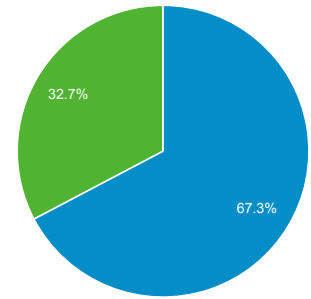

Audience Overview

All Users
100.00% Sessions

Oct 1, 2017 - Nov 1, 2017

Overview

Sessions 855,742	Users 431,725	Pageviews 1,106,994
Pages / Session 1.29	Avg. Session Duration 00:01:05	Bounce Rate 85.04%
% New Sessions 32.69%		

Returning Visitor New Visitor

Language	Sessions	% Sessions
1. sr-rs	220,669	25.79%
2. hr-hr	164,872	19.27%
3. en-us	146,029	17.06%
4. sr	100,334	11.72%
5. hr	51,429	6.01%
6. en-gb	33,589	3.93%
7. de-de	16,371	1.91%
8. de-at	11,335	1.32%
9. hr-ba	10,934	1.28%
10. mk-mk	10,922	1.28%