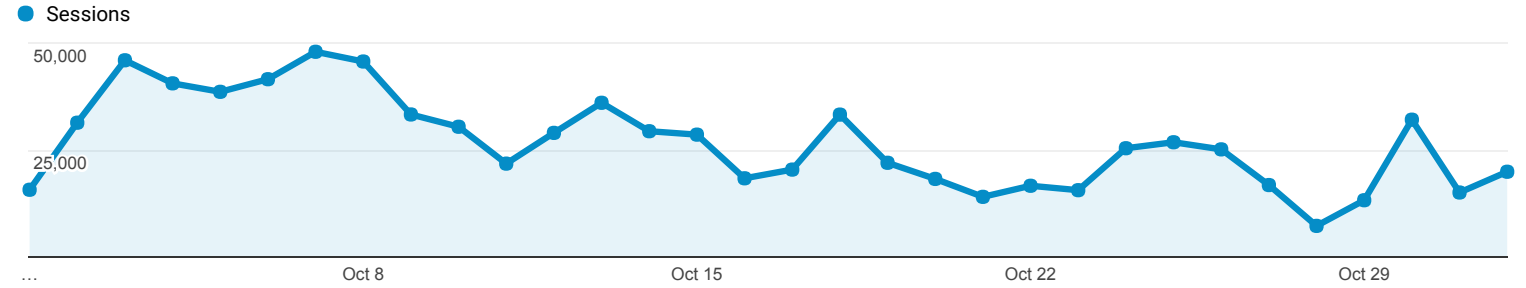

Audience Overview

All Users
100.00% Sessions

Oct 1, 2017 - Nov 1, 2017

Overview

Sessions 855,742	Users 431,725	Pageviews 1,106,994
Pages / Session 1.29	Avg. Session Duration 00:01:05	Bounce Rate 85.04%
% New Sessions 32.69%		

Returning Visitor New Visitor

Language	Sessions	% Sessions
1. sr-rs	220,669	25.79%
2. hr-hr	164,872	19.27%
3. en-us	146,029	17.06%
4. sr	100,334	11.72%
5. hr	51,429	6.01%
6. en-gb	33,589	3.93%
7. de-de	16,371	1.91%
8. de-at	11,335	1.32%
9. hr-ba	10,934	1.28%
10. mk-mk	10,922	1.28%