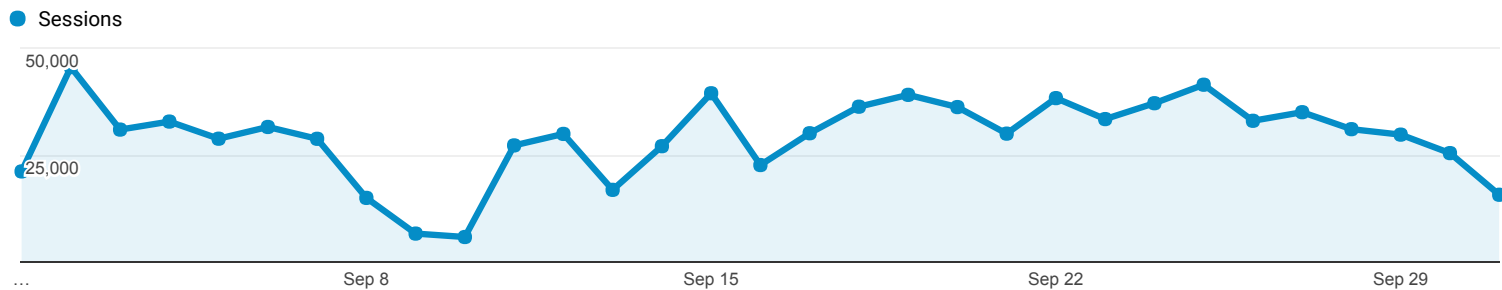

Audience Overview

All Users
100.00% Sessions

Sep 1, 2017 - Oct 1, 2017

Overview

Sessions
901,331

Users
481,814

Pageviews
1,151,991

Pages / Session
1.28

Avg. Session Duration
00:00:57

Bounce Rate
86.01%

% New Sessions
36.03%

Returning Visitor New Visitor

Language	Sessions	% Sessions
1. sr-rs	267,111	29.64%
2. en-us	165,206	18.33%
3. hr-hr	157,655	17.49%
4. sr	96,579	10.72%
5. hr	38,393	4.26%
6. en-gb	35,075	3.89%
7. de-de	15,058	1.67%
8. hr-rs	11,463	1.27%
9. de-at	10,718	1.19%
10. hr-ba	10,465	1.16%