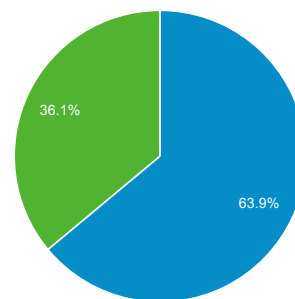

Audience Overview

All Users
100.00% Sessions

Sep 1, 2017 - Oct 1, 2017

Overview

Sessions
901,331

Users
481,814

Pageviews
1,151,991

Pages / Session
1.28

Avg. Session Duration
00:00:57

Bounce Rate
86.01%

% New Sessions
36.03%

Returning Visitor New Visitor

Language	Sessions	% Sessions
1. sr-rs	267,111	29.64%
2. en-us	165,206	18.33%
3. hr-hr	157,655	17.49%
4. sr	96,579	10.72%
5. hr	38,393	4.26%
6. en-gb	35,075	3.89%
7. de-de	15,058	1.67%
8. hr-rs	11,463	1.27%
9. de-at	10,718	1.19%
10. hr-ba	10,465	1.16%