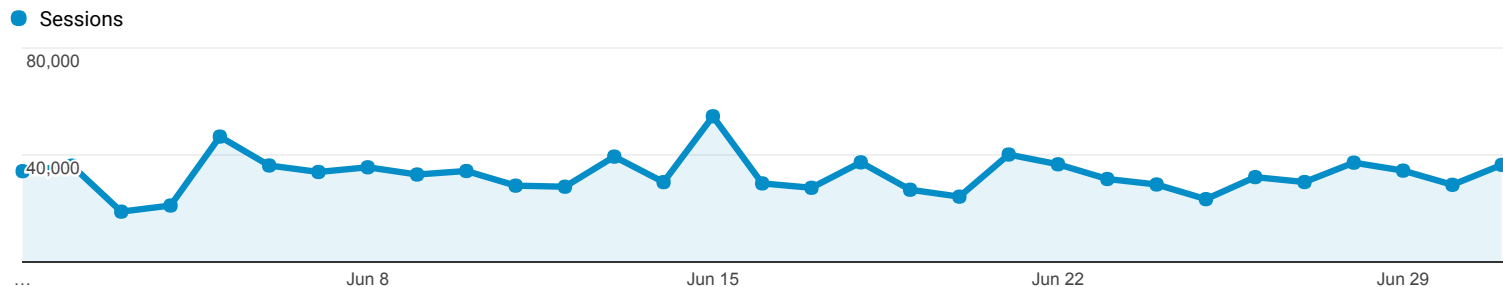

Jun 1, 2017 - Jul 1, 2017

Audience Overview

All Users
100.00% Sessions

Overview

Sessions
1,009,678

Users
458,608

Pageviews
1,329,246

Pages / Session
1.32

Avg. Session Duration
00:01:08

Bounce Rate
83.13%

% New Sessions
31.57%

Returning Visitor New Visitor

Language	Sessions	% Sessions
1. sr-rs	309,251	30.63%
2. en-us	193,751	19.19%
3. hr-hr	193,047	19.12%
4. sr	86,054	8.52%
5. en-gb	42,047	4.16%
6. hr	34,702	3.44%
7. de-de	17,700	1.75%
8. hr-rs	15,310	1.52%
9. de-at	12,915	1.28%
10. en-rs	11,765	1.17%