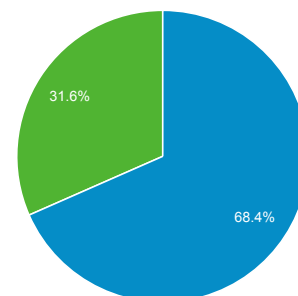

Jun 1, 2017 - Jul 1, 2017

Audience Overview

All Users
100.00% Sessions

Overview

Sessions
1,009,678

Users
458,608

Pageviews
1,329,246

Pages / Session
1.32

Avg. Session Duration
00:01:08

Bounce Rate
83.13%

% New Sessions
31.57%

Returning Visitor New Visitor

Language	Sessions	% Sessions
1. sr-rs	309,251	30.63%
2. en-us	193,751	19.19%
3. hr-hr	193,047	19.12%
4. sr	86,054	8.52%
5. en-gb	42,047	4.16%
6. hr	34,702	3.44%
7. de-de	17,700	1.75%
8. hr-rs	15,310	1.52%
9. de-at	12,915	1.28%
10. en-rs	11,765	1.17%