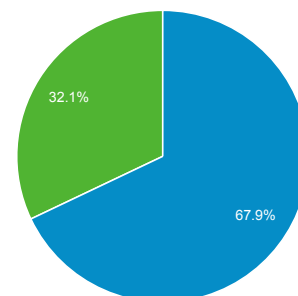

May 1, 2017 - Jun 1, 2017

Audience Overview

All Users
100.00% Sessions

Overview

Sessions
1,036,012

Users
468,241

Pageviews
1,369,277

Pages / Session
1.32

Avg. Session Duration
00:01:09

Bounce Rate
83.55%

% New Sessions
32.03%

Returning Visitor New Visitor

Language	Sessions	% Sessions
1. sr-rs	307,671	29.70%
2. en-us	206,086	19.89%
3. hr-hr	194,900	18.81%
4. sr	93,346	9.01%
5. en-gb	42,983	4.15%
6. hr	38,244	3.69%
7. de-de	18,313	1.77%
8. hr-rs	17,589	1.70%
9. de-at	12,960	1.25%
10. en-rs	12,635	1.22%