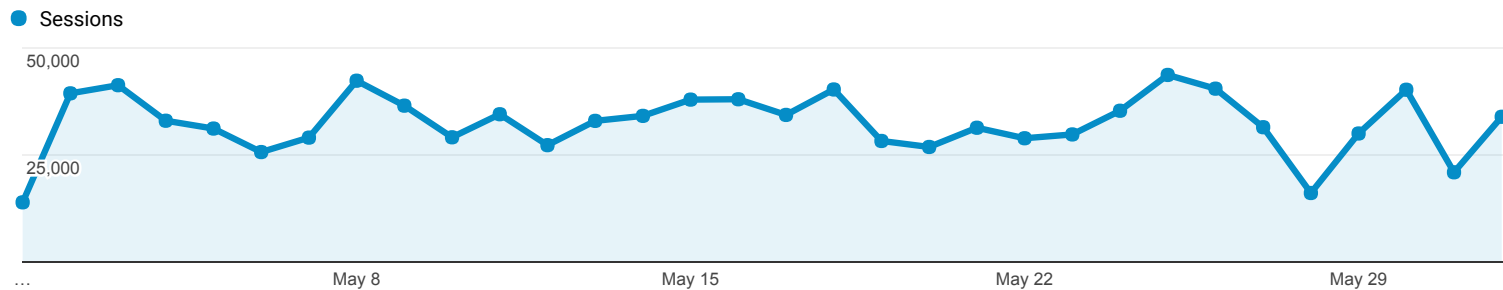

May 1, 2017 - Jun 1, 2017

Audience Overview

All Users
100.00% Sessions

Overview

Sessions
1,036,012

Users
468,241

Pageviews
1,369,277

Pages / Session
1.32

Avg. Session Duration
00:01:09

Bounce Rate
83.55%

% New Sessions
32.03%

Returning Visitor New Visitor

Language	Sessions	% Sessions
1. sr-rs	307,671	29.70%
2. en-us	206,086	19.89%
3. hr-hr	194,900	18.81%
4. sr	93,346	9.01%
5. en-gb	42,983	4.15%
6. hr	38,244	3.69%
7. de-de	18,313	1.77%
8. hr-rs	17,589	1.70%
9. de-at	12,960	1.25%
10. en-rs	12,635	1.22%