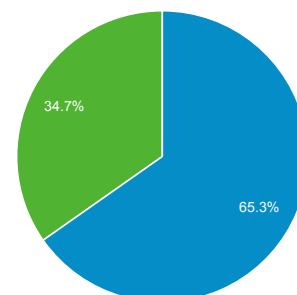

## Audience Overview

All Users  
100.00% Sessions

### Overview

Sessions  
1,123,986

Users  
524,978

Pageviews  
1,456,418

Pages / Session  
1.30

Avg. Session Duration  
00:01:04

Bounce Rate  
84.79%

% New Sessions  
34.72%

■ Returning Visitor ■ New Visitor

Language	Sessions	% Sessions
1. en-us	306,551	27.27%
2. sr-rs	251,634	22.39%
3. hr-hr	210,724	18.75%
4. sr	106,409	9.47%
5. en-gb	46,933	4.18%
6. hr	41,369	3.68%
7. hr-rs	22,303	1.98%
8. de-de	18,229	1.62%
9. de-at	13,315	1.18%
10. en-rs	12,991	1.16%