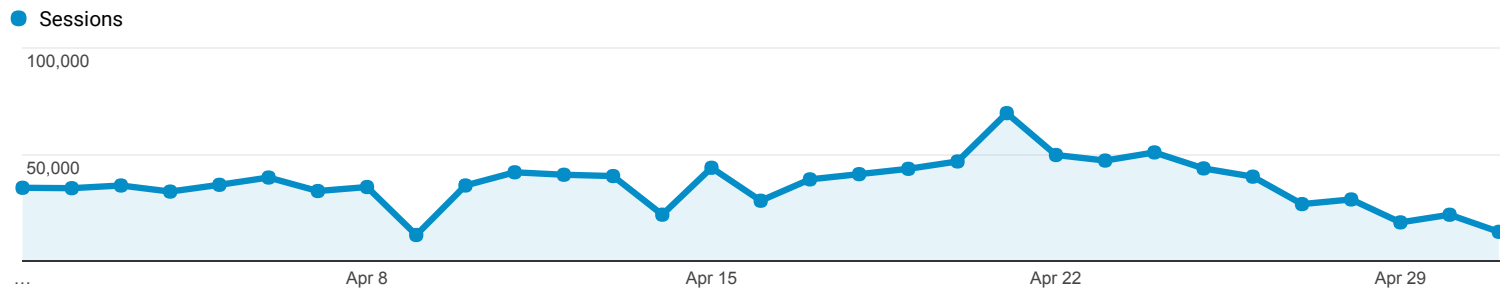

## Audience Overview

All Users  
100.00% Sessions

### Overview

Sessions  
1,123,986

Users  
524,978

Pageviews  
1,456,418

Pages / Session  
1.30

Avg. Session Duration  
00:01:04

Bounce Rate  
84.79%

% New Sessions  
34.72%