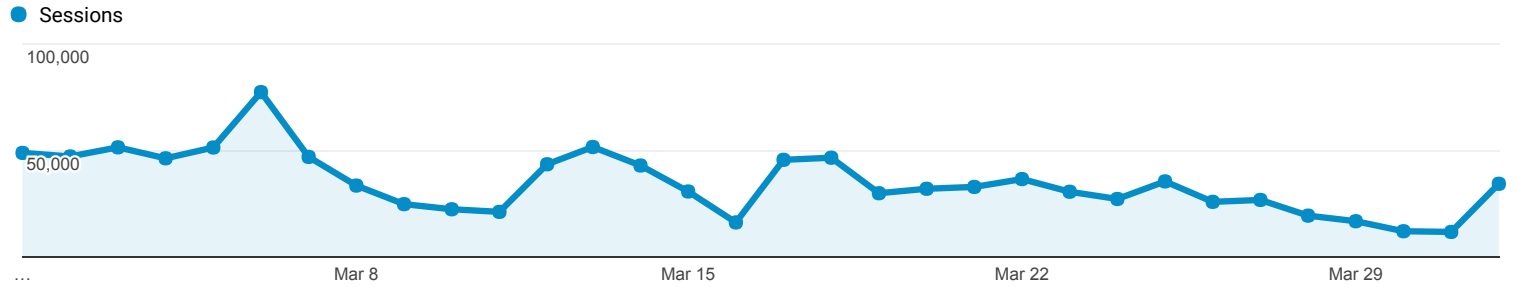

Mar 1, 2017 - Apr 1, 2017

Audience Overview

All Users
100.00% Sessions

Overview

Sessions
1,123,916

Users
517,925

Pageviews
1,480,996

Pages / Session
1.32

Avg. Session Duration
00:01:07

Bounce Rate
83.99%

% New Sessions
33.39%

■ Returning Visitor ■ New Visitor

Language	Sessions	% Sessions
1. en-us	492,028	43.78%
2. hr-hr	214,793	19.11%
3. sr	108,700	9.67%
4. sr-rs	51,559	4.59%
5. en-gb	46,775	4.16%
6. hr	45,849	4.08%
7. hr-rs	23,213	2.07%
8. de-de	20,161	1.79%
9. de-at	14,608	1.30%
10. hr-ba	9,711	0.86%