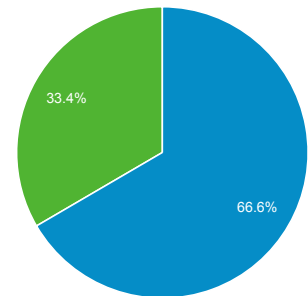

Mar 1, 2017 - Apr 1, 2017

Audience Overview

All Users
100.00% Sessions

Overview

Sessions
1,123,916

Users
517,925

Pageviews
1,480,996

Pages / Session
1.32

Avg. Session Duration
00:01:07

Bounce Rate
83.99%

% New Sessions
33.39%

■ Returning Visitor ■ New Visitor

Language	Sessions	% Sessions
1. en-us	492,028	43.78%
2. hr-hr	214,793	19.11%
3. sr	108,700	9.67%
4. sr-rs	51,559	4.59%
5. en-gb	46,775	4.16%
6. hr	45,849	4.08%
7. hr-rs	23,213	2.07%
8. de-de	20,161	1.79%
9. de-at	14,608	1.30%
10. hr-ba	9,711	0.86%