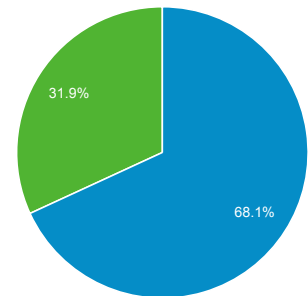

Feb 1, 2017 - Mar 1, 2017

Audience Overview

All Users
100.00% Sessions

Overview

Sessions
916,391

Users
406,274

Pageviews
1,259,675

Pages / Session
1.37

Avg. Session Duration
00:01:20

Bounce Rate
82.21%

% New Sessions
31.85%

Returning Visitor New Visitor

Language	Sessions	% Sessions
1. en-us	397,126	43.34%
2. hr-hr	169,452	18.49%
3. sr	95,101	10.38%
4. sr-rs	46,068	5.03%
5. hr	39,860	4.35%
6. en-gb	35,685	3.89%
7. hr-rs	18,191	1.99%
8. de-de	15,628	1.71%
9. de-at	10,650	1.16%
10. en-rs	8,102	0.88%