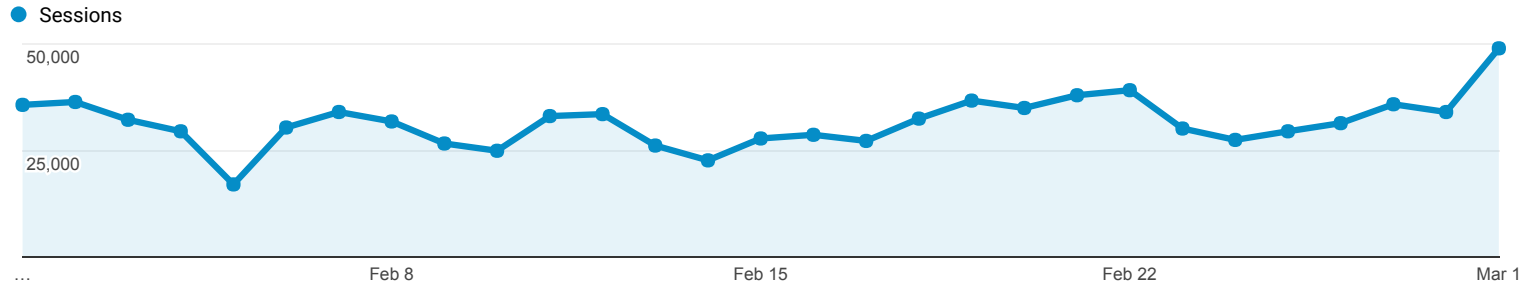

Feb 1, 2017 - Mar 1, 2017

Audience Overview

All Users
100.00% Sessions

Overview

Sessions
916,391

Users
406,274

Pageviews
1,259,675

Pages / Session
1.37

Avg. Session Duration
00:01:20

Bounce Rate
82.21%

% New Sessions
31.85%

Returning Visitor New Visitor

Language	Sessions	% Sessions
1. en-us	397,126	43.34%
2. hr-hr	169,452	18.49%
3. sr	95,101	10.38%
4. sr-rs	46,068	5.03%
5. hr	39,860	4.35%
6. en-gb	35,685	3.89%
7. hr-rs	18,191	1.99%
8. de-de	15,628	1.71%
9. de-at	10,650	1.16%
10. en-rs	8,102	0.88%