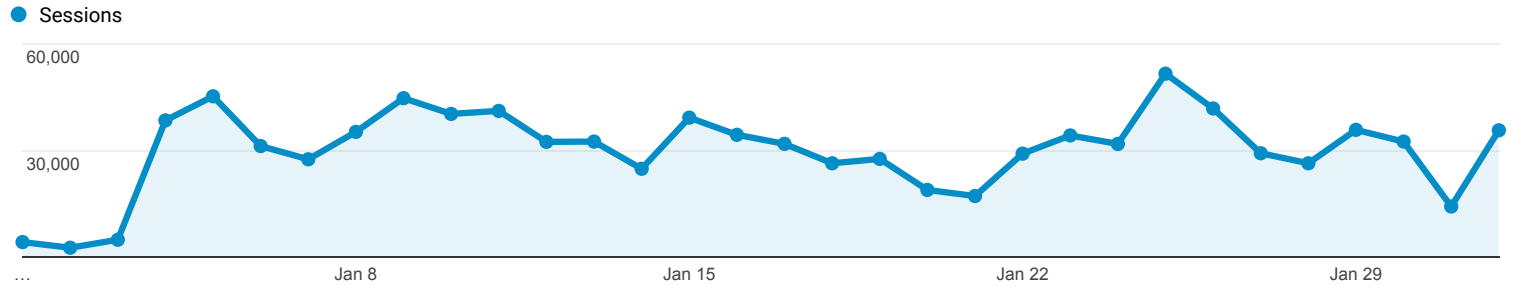

## Audience Overview

All Users  
100.00% Sessions

### Overview

Returning Visitor (Blue) New Visitor (Green)

Language	Sessions	% Sessions
1. en-us	419,678	43.52%
2. hr-hr	171,197	17.75%
3. sr	108,249	11.23%
4. sr-rs	50,072	5.19%
5. hr	43,926	4.56%
6. en-gb	37,909	3.93%
7. hr-rs	17,121	1.78%
8. de-de	15,370	1.59%
9. de-at	9,894	1.03%
10. en	8,680	0.90%