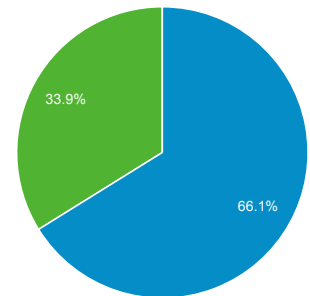

## Audience Overview

All Users  
100.00% Sessions

### Overview

Returning Visitor (Blue) New Visitor (Green)

Language	Sessions	% Sessions
1. en-us	419,678	43.52%
2. hr-hr	171,197	17.75%
3. sr	108,249	11.23%
4. sr-rs	50,072	5.19%
5. hr	43,926	4.56%
6. en-gb	37,909	3.93%
7. hr-rs	17,121	1.78%
8. de-de	15,370	1.59%
9. de-at	9,894	1.03%
10. en	8,680	0.90%