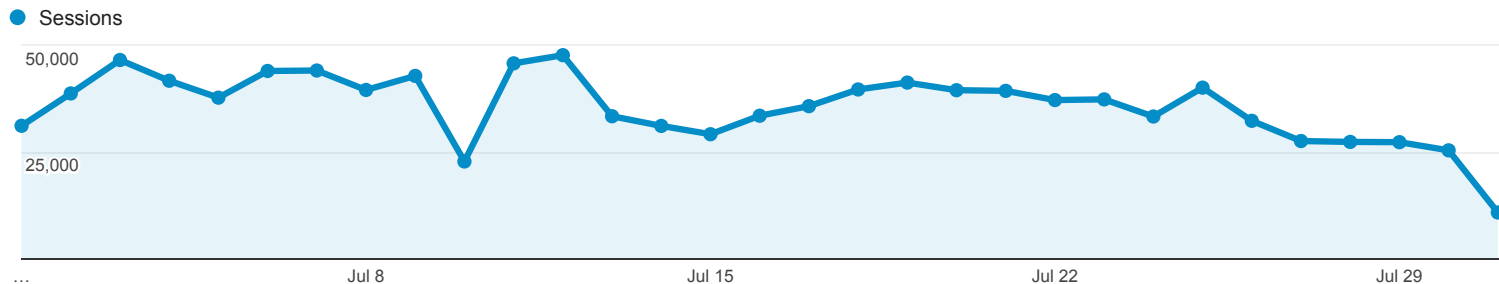

# Audience Overview

All Users  
100.00% Sessions

## Overview

Sessions  
**1,102,432**

Users  
**527,238**

Pageviews  
**1,972,824**

Pages / Session  
**1.79**

Avg. Session Duration  
**00:01:17**

Bounce Rate  
**52.20%**

% New Sessions  
**36.53%**

Returning Visitor (blue) New Visitor (green)

Language	Sessions	% Sessions
1. en-us	459,393	41.67%
2. hr-hr	198,027	17.96%
3. sr	147,193	13.35%
4. sr-rs	53,810	4.88%
5. hr	53,072	4.81%
6. en-gb	45,639	4.14%
7. de-de	18,752	1.70%
8. de-at	13,149	1.19%
9. en	12,709	1.15%
10. hr-rs	10,858	0.98%