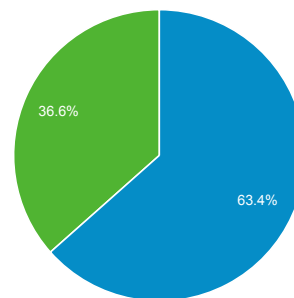

# Audience Overview

All Users  
100.00% Sessions

## Overview

Sessions  
**1,102,432**

Users  
**527,238**

Pageviews  
**1,972,824**

Pages / Session  
**1.79**

Avg. Session Duration  
**00:01:17**

Bounce Rate  
**52.20%**

% New Sessions  
**36.53%**

Returning Visitor (blue) New Visitor (green)

Language	Sessions	% Sessions
1. en-us	459,393	41.67%
2. hr-hr	198,027	17.96%
3. sr	147,193	13.35%
4. sr-rs	53,810	4.88%
5. hr	53,072	4.81%
6. en-gb	45,639	4.14%
7. de-de	18,752	1.70%
8. de-at	13,149	1.19%
9. en	12,709	1.15%
10. hr-rs	10,858	0.98%