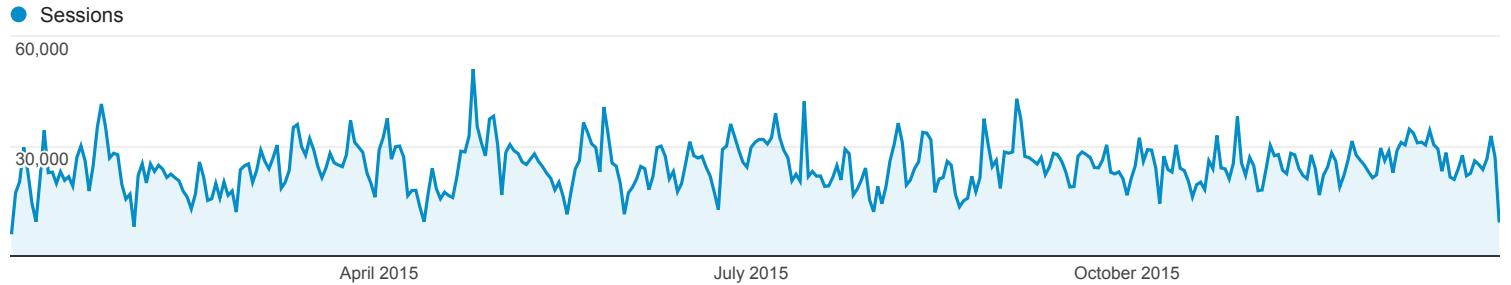

Jan 1, 2015 - Dec 31, 2015

Audience Overview

All Sessions
100.00%

Overview

Sessions
8,967,066

Users
4,236,934

Pageviews
17,829,309

Pages / Session
1.99

Avg. Session Duration
00:01:16

Bounce Rate
47.22%

% New Sessions
45.95%

Returning Visitor (blue) New Visitor (green)

Language	Sessions	% Sessions
1. en-us	3,185,289	35.52%
2. sr	1,368,636	15.26%
3. sr-rs	1,096,090	12.22%
4. hr-hr	1,008,432	11.25%
5. hr	539,125	6.01%
6. en-gb	304,908	3.40%
7. de-de	226,764	2.53%
8. en	195,184	2.18%
9. de	133,288	1.49%
10. mk-mk	91,960	1.03%