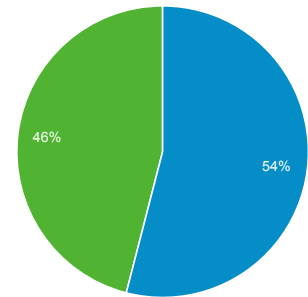

Jan 1, 2015 - Dec 31, 2015

Audience Overview

All Sessions
100.00%

Overview

Sessions
8,967,066

Users
4,236,934

Pageviews
17,829,309

Pages / Session
1.99

Avg. Session Duration
00:01:16

Bounce Rate
47.22%

% New Sessions
45.95%

Returning Visitor (blue) New Visitor (green)

Language	Sessions	% Sessions
1. en-us	3,185,289	35.52%
2. sr	1,368,636	15.26%
3. sr-rs	1,096,090	12.22%
4. hr-hr	1,008,432	11.25%
5. hr	539,125	6.01%
6. en-gb	304,908	3.40%
7. de-de	226,764	2.53%
8. en	195,184	2.18%
9. de	133,288	1.49%
10. mk-mk	91,960	1.03%